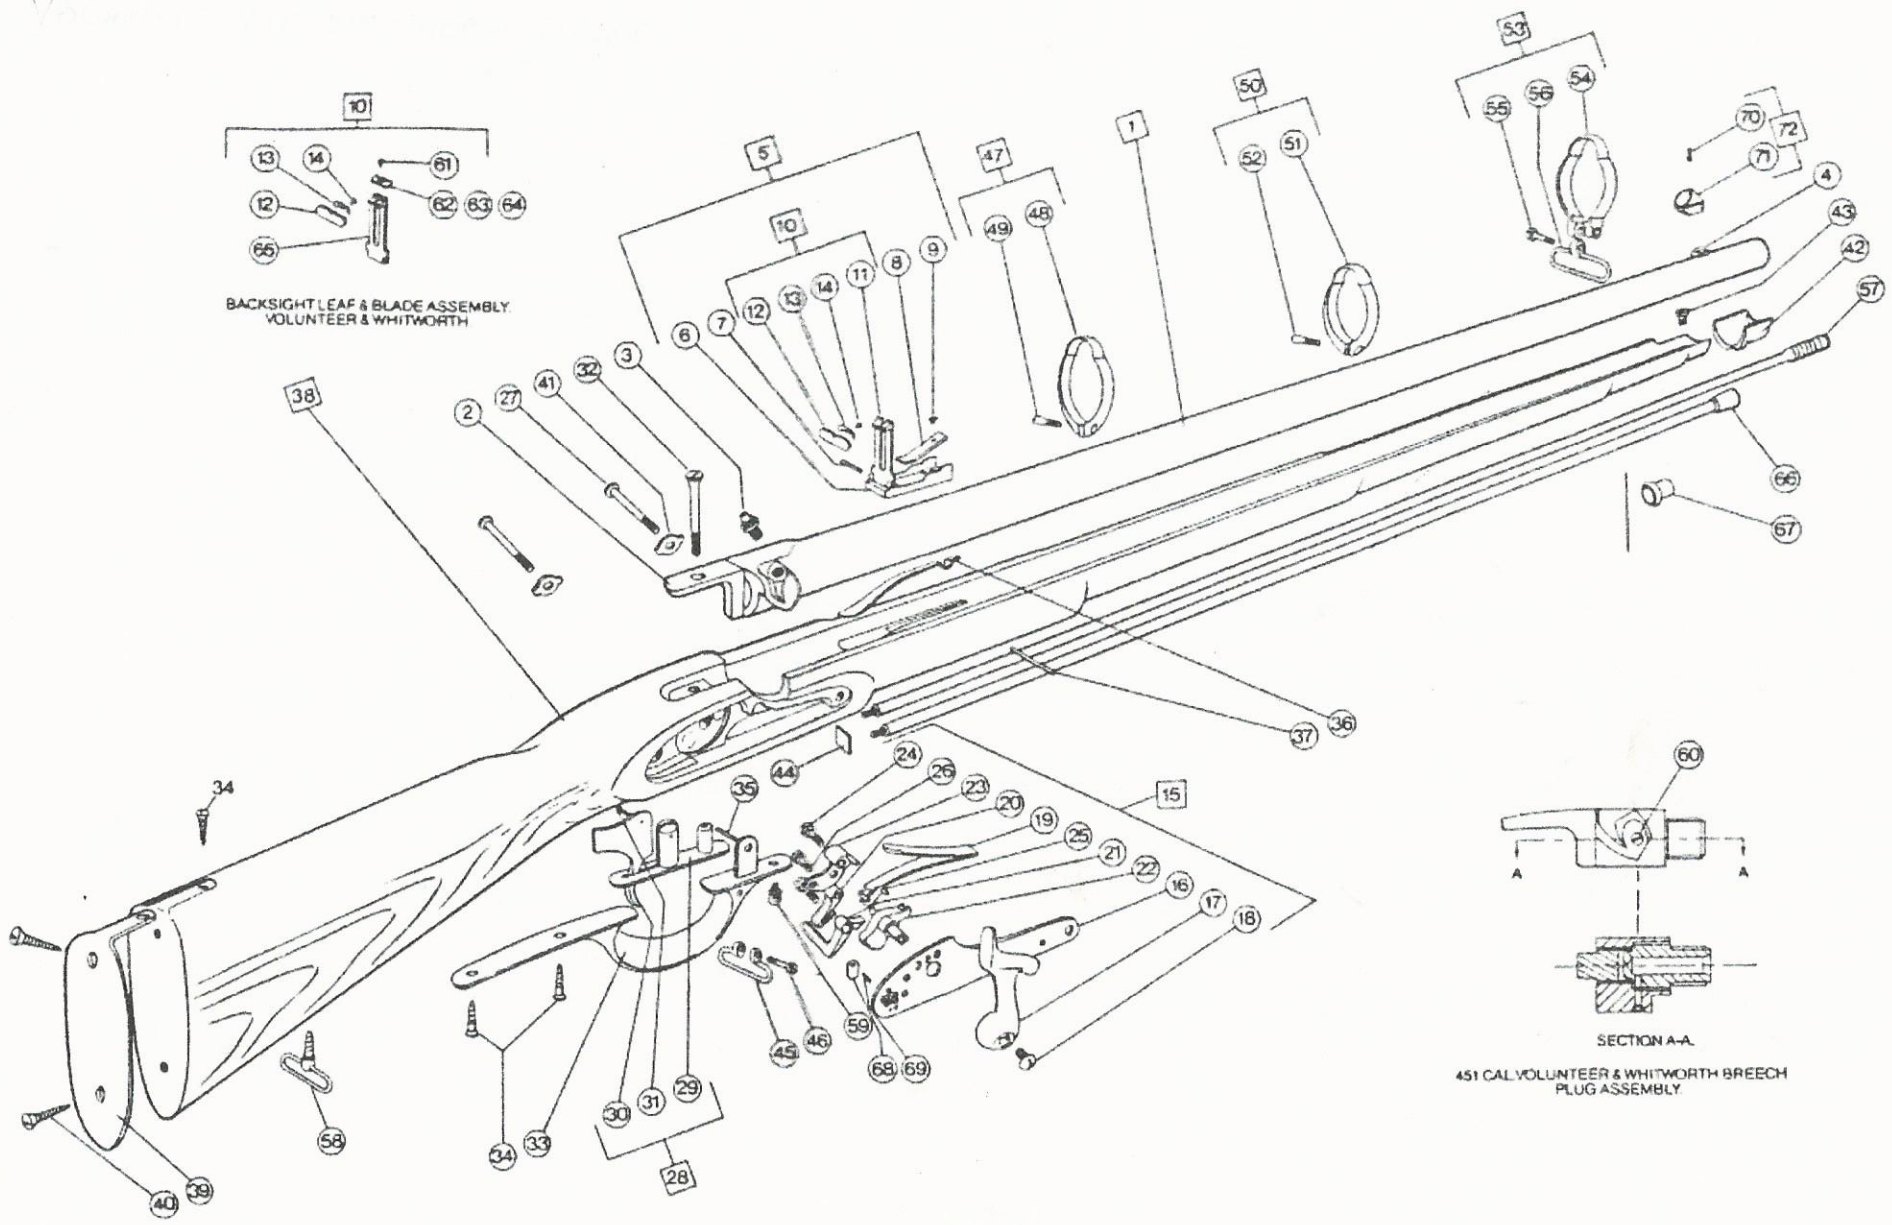

VOLUNTEER AND WHITWORTH RIFLES

Parker Hale Volunteer and Whitworth Rifles

IDENT	DESIGNATION	PART NUMBER	
		VOLUNTEER	WHITWORTH
1	Barrel Assy. Complete	53 / 153	53 / 184
2	Tang	53 / 172	53 / 172
3	Nipple	53 / 158	53 / 158
6	Backsight Base	53 / 71	53 / 71
7	Pin Axis Backsight	53 / 81	53 / 81
8	Spring Backsight	53 / 82	53 / 82
9	Screw Spring Backsight	53 / 68	53 / 68
10	Leaf Backsight Assy. Complete	53 / 162	53 / 162
12	Slide Backsight	53 / 73	53 / 73
13	Strip Backsight	53 / 12	53 / 12
14	Screw Strip Backsight	53 / 58	53 / 58
15	Lock Plate Assy. Complete	53 / 161	53 / 161
16	Lock Plate	53 / 177	53 / 177
17	Hammer	53 / 18	53 / 18
18	Screw Hammer	53 / 29	53 / 29
19	Main Spring	53 / 20	53 / 20
20	Sear Spring	53 / 21	53 / 21
21	Sear	53 / 22	53 / 22
22	Tumbler	53 / 164	53 / 164
23	Bridle	53 / 24	53 / 24
24	Screw Bridle Sear	53 / 25	53 / 25
25	Link	53 / 26	53 / 26
26	Screw Sear Spring	53 / 27	53 / 27
27	Screw, Lock Plate	53 / 47	53 / 47
28	Trigger Mech Assy Complete	53 / 30	51 / 30
29	Trigger Housing	53 / 131	53 / 131
30	Trigger	53 / 32	53 / 32
31	Screw Axis Trigger Axis	53 / 33	53 / 33
32	Screw, Tang Barrel	53 / 34	53 / 34
33	Trigger Guard	53 / 78	53 / 78
34	Screw Trigger Guard & Butt Plate Tang	53 / 101	53 / 101
35	Pin Trigger Guard	53 / 35	53 / 35
36	Sprang Stock Ram Rod	53 / 65	53 / 65
37	Pi Spring Stock	53 / 67	53 / 67
38	Stock Assy. Complete	53 / 150	53 / 186
39	Butt Plate	53 / 38	53 / 38
40	Screw Butt Plate	53 / 95	53 / 95
41	Insert, Screw Lock Plate	53 / 110	53 / 110
42	Nose Cap	53 / 93	53 / 109
43	Screw Nose Cap	53 / 115	53 / 115