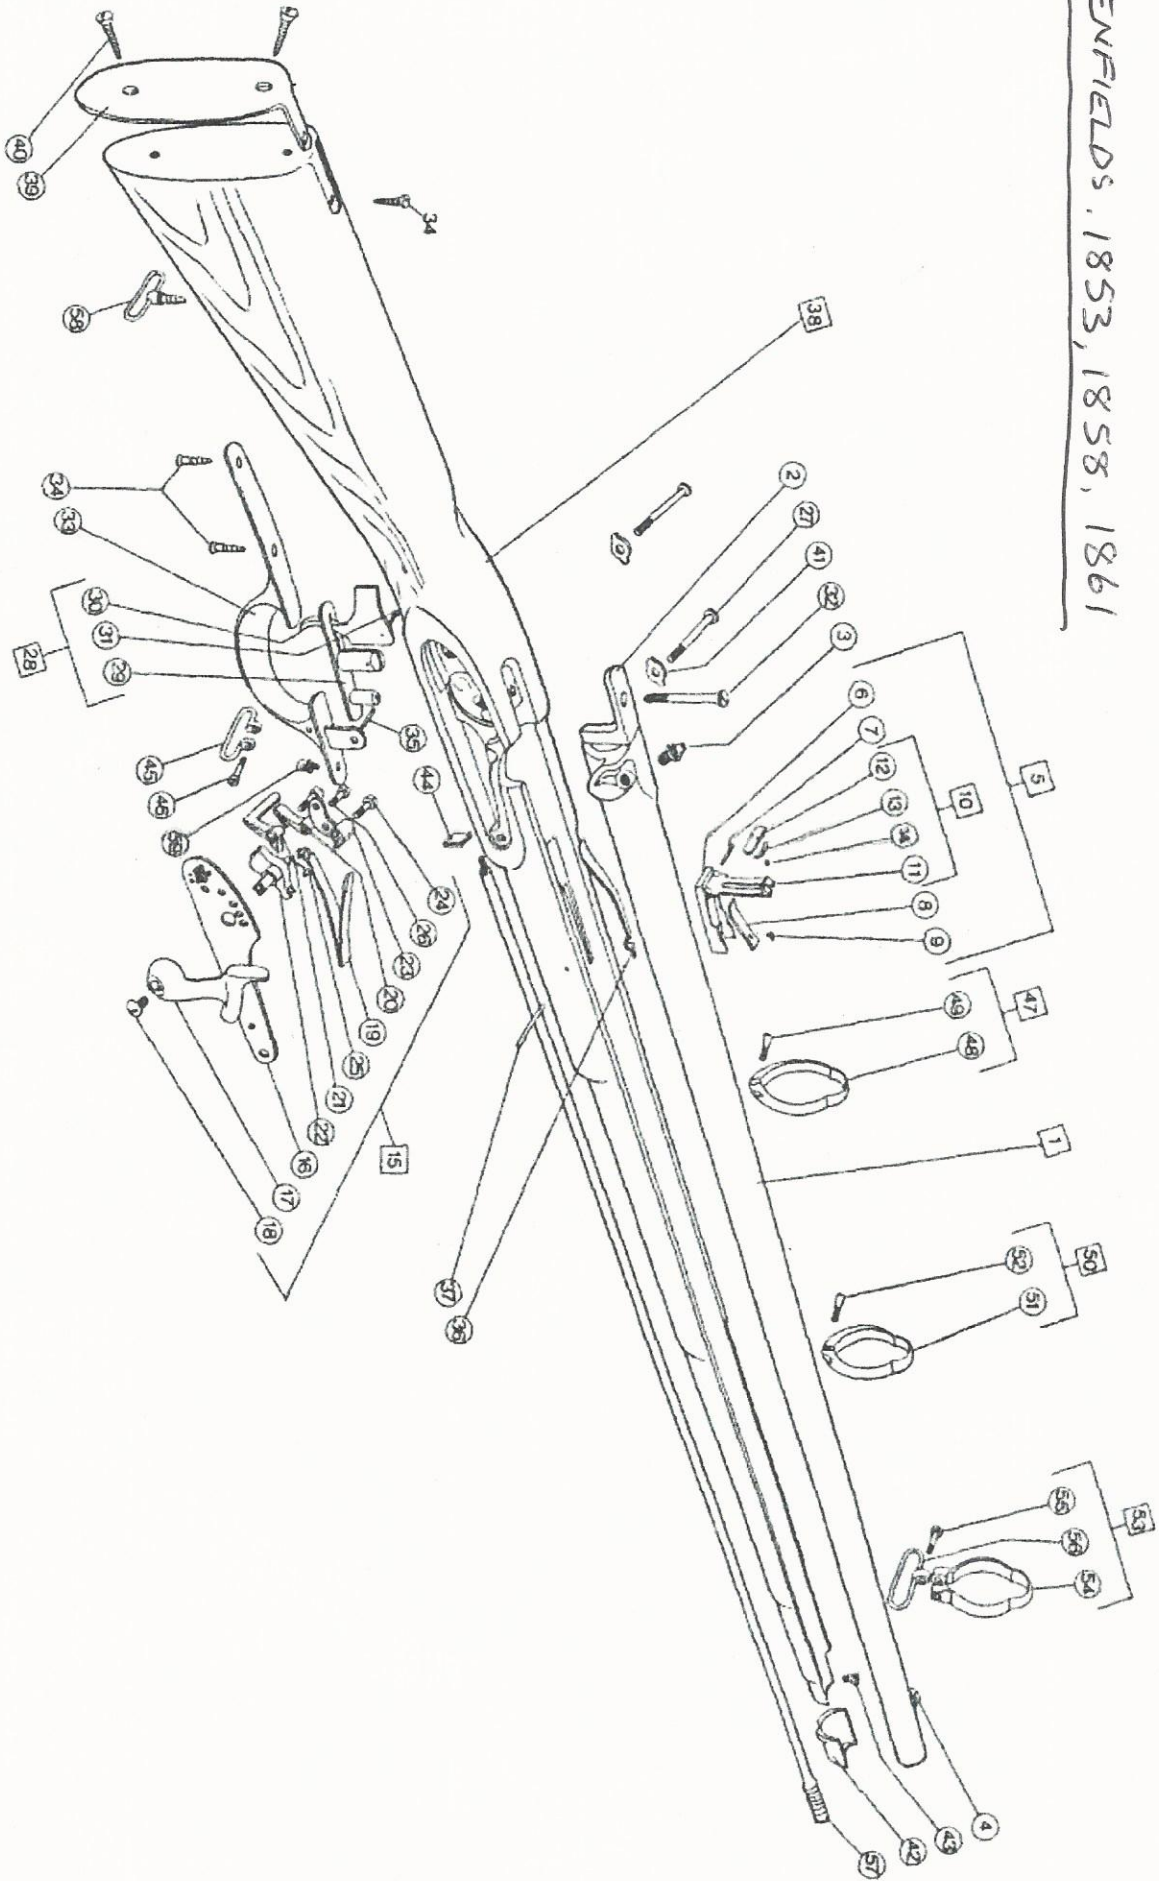

ENFIELD'S .1853, 1858, 1861

Parker Hale Enfields 1853, 1858 and 1861

IDENT	DESIGNATION	PART NUMBER		
		1853	1858	1861
1	Barrel Assy. Complete	53 / 111	53 / 87	53 / 1
2	Breech Plug	53 / 56	53 / 56	53 / 56
3	Nipple	53 / 4	53 / 4	53 / 4
4	Foresight	53 / 105	53 / 74	53 / 6
5	Backsight Assy. Complete	53 / 112	53 / 88	53 / 7
6	Backsight Base	53 / 106	53 / 71	53 / 8
7	Pin Axis Backsight	53 / 81	53 / 81	53 / 10
8	Spring Backsight	53 / 82	53 / 82	53 / 19
9	Screw Spring Backsight	53 / 68	53 / 68	53 / 68
10	Leaf Backsight Assy. Complete	53 / 133	53 / 132	-
11	Leaf Backsight	53 / 104	53 / 72	53 / 9
12	Slide Backsight	53 / 73	53 / 73	53 / 11
13	Strip Backsight	53 / 12	53 / 12	53 / 12
14	Screw Strip Backsight	53 / 58	53 / 58	53 / 58
15	Lock Plate Assy. Complete	53 / 113	53 / 89	53 / 28
16	Lock Plate	53 / 114	53 / 90	53 / 16
17	Hammer	53 / 18	53 / 18	53 / 18
18	Screw Hammer	53 / 29	53 / 29	53 / 29
19	Main Spring	53 / 20	53 / 20	53 / 20
20	Sear Spring	53 / 21	53 / 21	53 / 21
21	Sear	53 / 22	53 / 22	53 / 22
22	Tumbler	53 / 23	53 / 23	53 / 23
23	Bridle	53 / 24	53 / 24	53 / 24
24	Screw Bridle E Sear	53 / 25	53 / 25	53 / 25
25	Link	53 / 26	53 / 26	53 / 26
26	Screw Sear Spring	53 / 27	53 / 27	53 / 27
27	Screw- Lock Plate	53 / 47	53 / 47	53 / 47
28	Trigger Mech. Asst'. Complete	53 / 30	53 / 30	53 / 30
29	Trigger Housing	53 / 131	53 / 131	53 / 131
30	Trigger	53 / 32	53 / 32	53 / 32
31	Screw Axis Trigger Axis	53 / 33	53 / 33	53 / 33
32	Screw, Tang Barrel	53 / 34	53 / 34	53 / 54
33	Trigger Guard	53 / 78	53 / 78	53 / 64
34	Screw, Trigger Guard & Butt Plate Tang	53 / 101	53 / 101	1 / 90
35	Pin Trigger Guard	53 / 35	53 / 35	53 / 35
36	Spring Stock Ram Rod	53 / 65	53 / 65	53 / 65
37	Pin Spring Stock	53 / 67	53 / 67	53 / 67
38	Stock Assy. Complete	53 / 116	53 / 91	53 / 36
39	Butt Plate	53 / 38	53 / 38	53 / 38